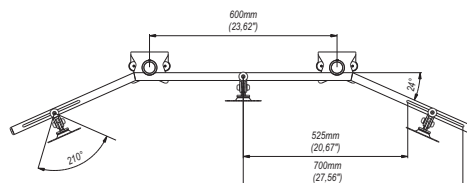

SV11 ■ Triple LCD Desk Mount 19"-26"

Features

- 1 **ERGONOMIC AND COMFORTABLE**
parabolic layout of displays
- 2 **MOUNTING OPTION**
2 fixture types included
- 3 **SOLID BUILD**
3 mm thick powder-coated metal sheet

Technical Data

19"-26"

210°

min. 75x75 mm
max. 100x100 mm

30 Kg

160°

360°

Accessories

Series GDA

Series SVA

Trade Information

Index	Colour	Package	EAN
SV11c-B	Black	Orange	5908252960620
SV11s-B	Grey	Orange	5908252960637

Package Dimensions [mm] (H x W x D)	1300x210x170
Weight [Kg]	10,5