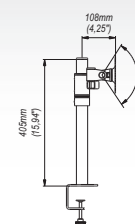

SV11 ■ Triple LCD Desk Mount 19"-26"

Features

- 1 **ERGONOMIC AND COMFORTABLE**
parabolic layout of displays
- 2 **MOUNTING OPTION**
2 fixture types included
- 3 **SOLID BUILD**
3 mm thick powder-coated metal sheet

Technical Data

19"-26"

210°

min. 75x75 mm
max. 100x100 mm

30 Kg

160°

360°

Accessories

Series GDA

Series SVA

Trade Information

Index	Colour	Package	EAN
SV11c-B	Black	Orange	5908252960620
SV11s-B	Grey	Orange	5908252960637

Package Dimensions [mm] (H x W x D)	1300x210x170
Weight [Kg]	10,5