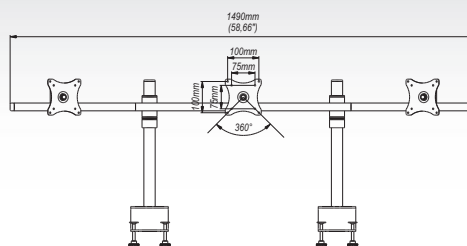

SV11 ■ Triple LCD Desk Mount 19"-26"

Features

- 1 **ERGONOMIC AND COMFORTABLE**
parabolic layout of displays
- 2 **MOUNTING OPTION**
2 fixture types included
- 3 **SOLID BUILD**
3 mm thick powder-coated metal sheet

Technical Data

19"-26"

210°

min. 75x75 mm
max. 100x100 mm

30 Kg

160°

360°

Accessories

Series GDA

Series SVA

Trade Information

Index	Colour	Package	EAN
SV11c-B	Black	Orange	5908252960620
SV11s-B	Grey	Orange	5908252960637

Package Dimensions [mm] (H x W x D)	1300x210x170
Weight [Kg]	10,5